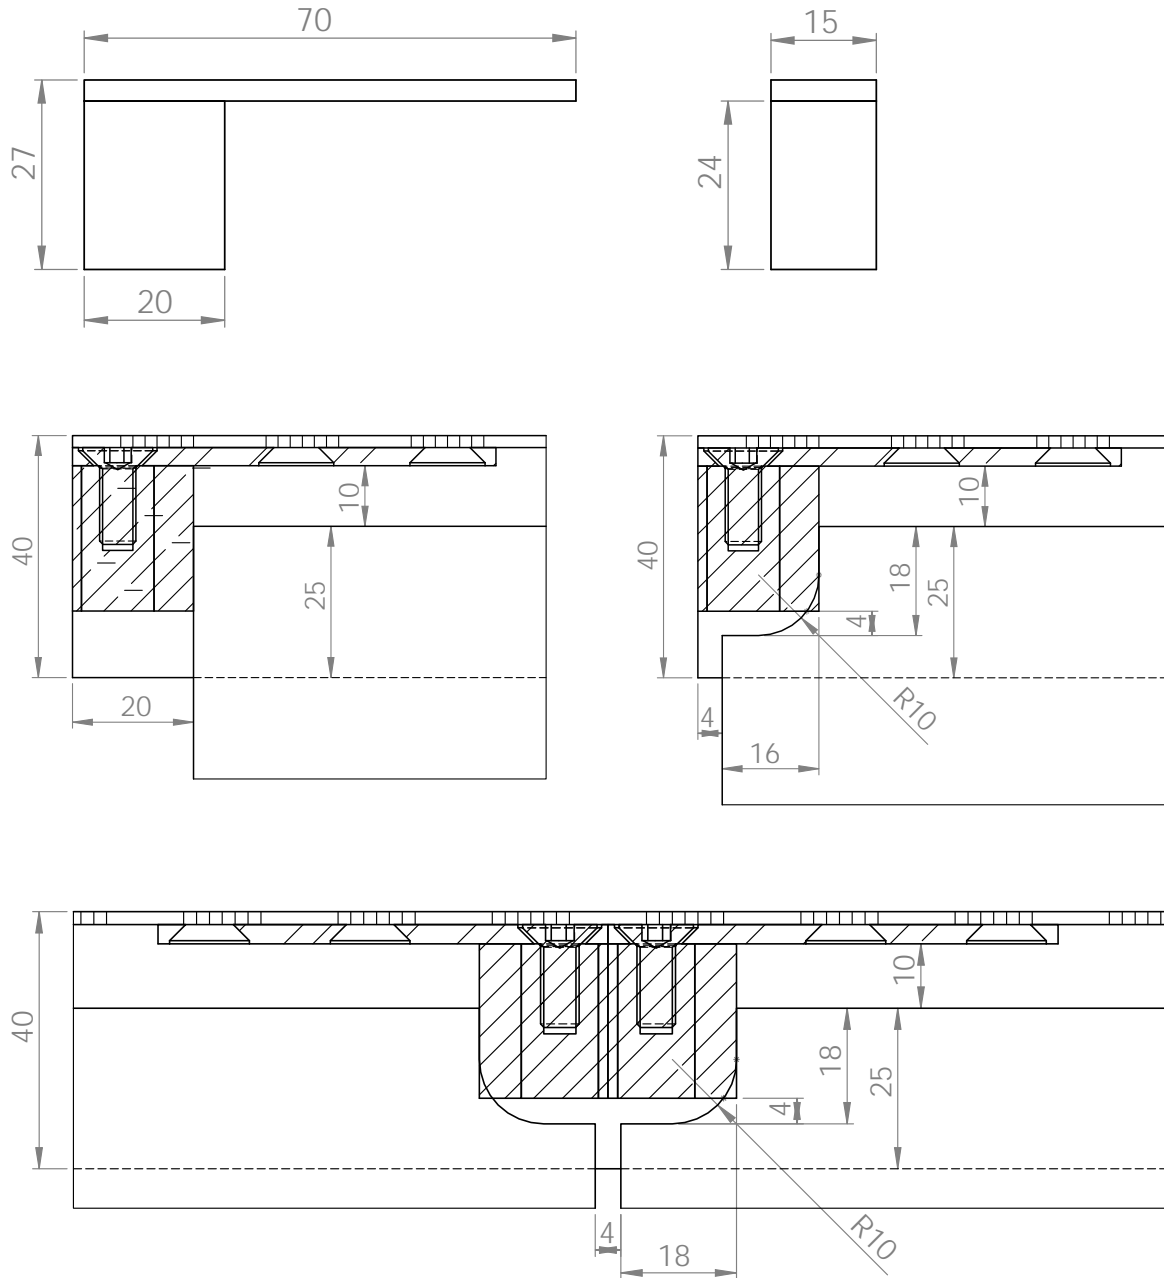

alu u-profile 20/40/2 mm, anodised EV1/EV6

u-profile edge guard EV1

u-profile edge guard EV6

floor-installation set complete EV1

floor-installation set complete EV6

end stop in alu u-profile 40/20 mm