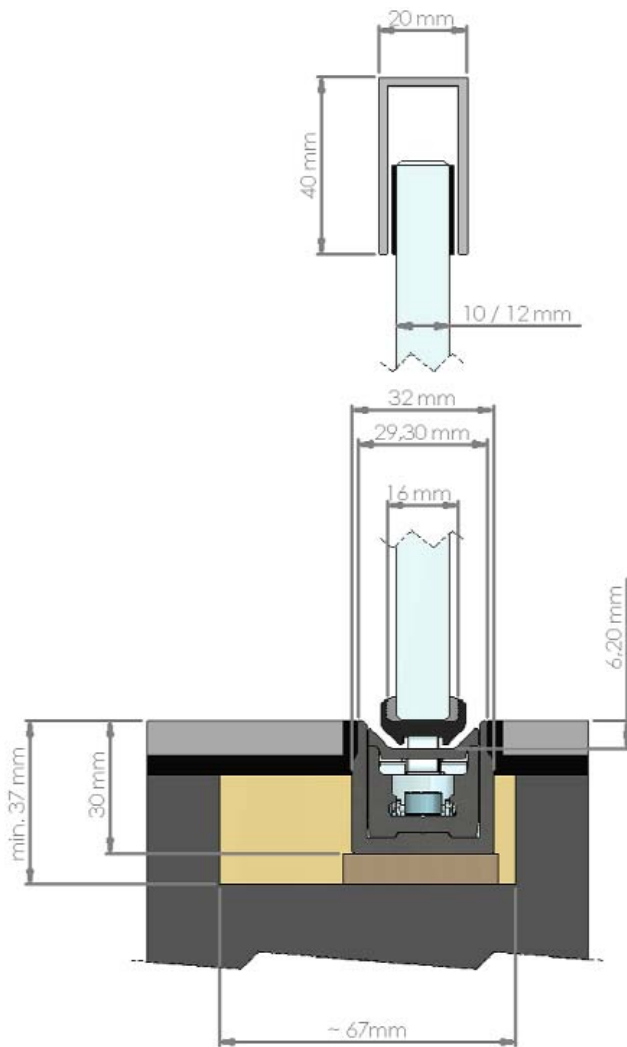

alu u-profile 20/40/2 mm, anodised EV1/EV6

u-profile edge guard EV1

u-profile edge guard EV6

floor-installation set complete EV1

floor-installation set complete EV6

end stop in alu u-profile 40/20 mm